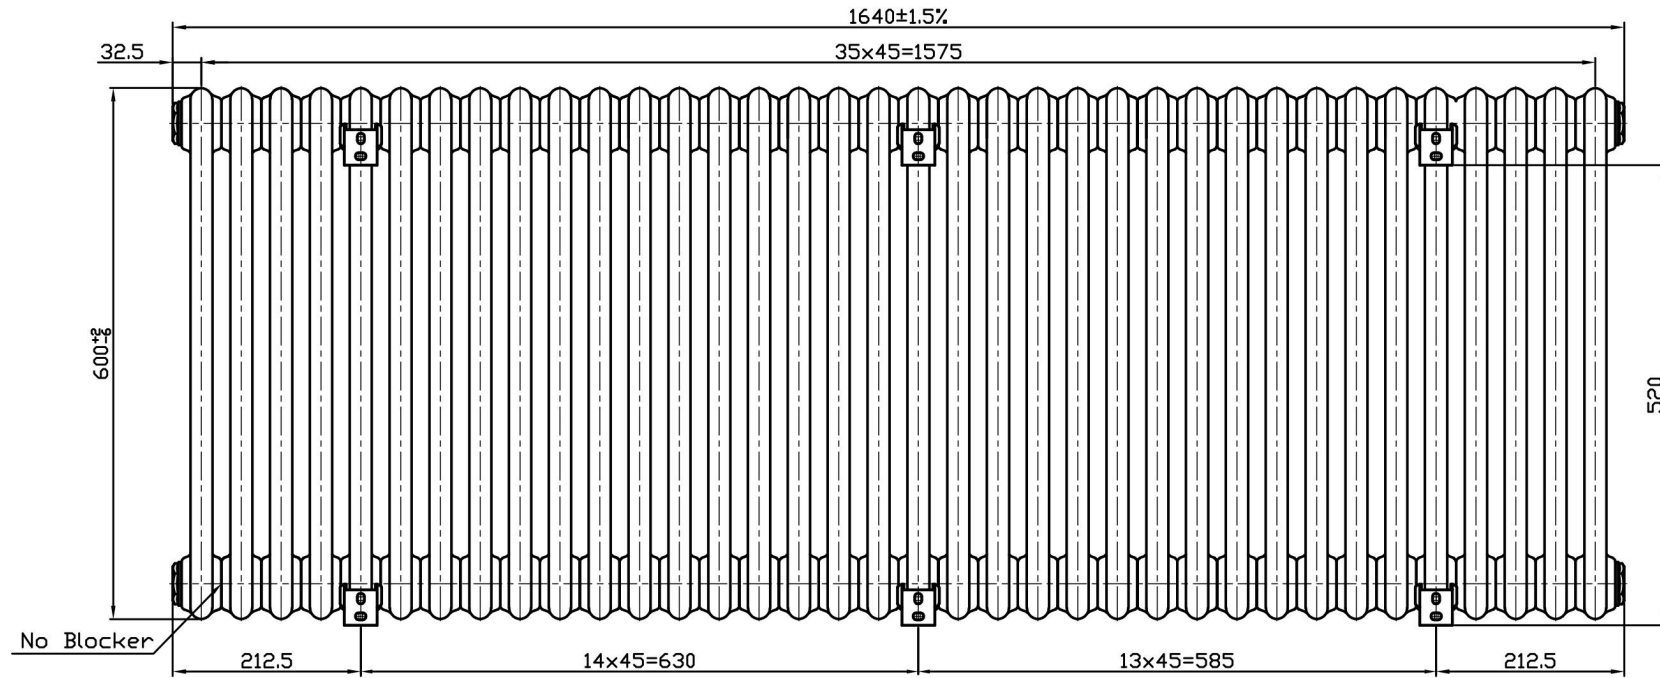

Imperia 4 Column Horizontal 600 x 1640mm. Painted

Technical Drawing

Unit: mm

Eastbrook 

Eastbrook Road, Gloucester GL4 3DB

Technical Helpline : 01452 317890

Mon - Fri / 8am - 5pm

Email : technical@eastbrookco.com