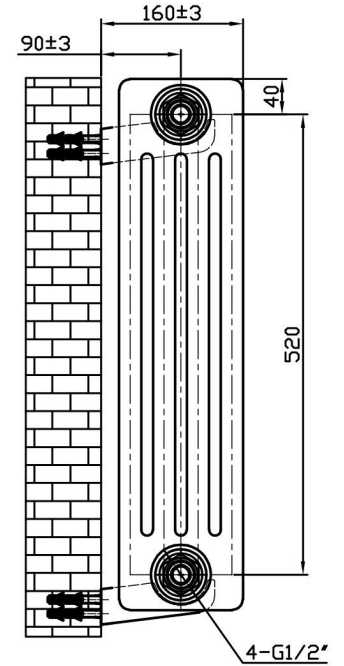

Imperia 4 Column Horizontal 600 x 1640mm. Painted

Technical Drawing

Unit: mm

Eastbrook 

Eastbrook Road, Gloucester GL4 3DB

Technical Helpline : 01452 317890

Mon - Fri / 8am - 5pm

Email : technical@eastbrookco.com