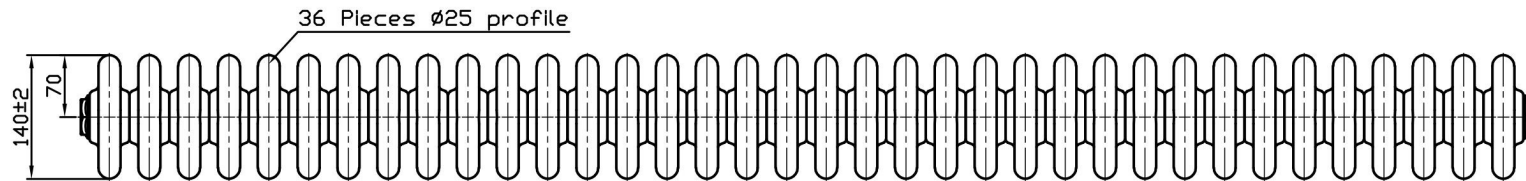

Imperia 4 Column Horizontal 600 x 1640mm. Painted

Technical Drawing

Unit: mm

Eastbrook 

Eastbrook Road, Gloucester GL4 3DB

Technical Helpline : 01452 317890

Mon - Fri / 8am - 5pm

Email : technical@eastbrookco.com