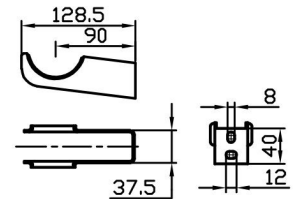

Imperia 4 Column Horizontal 600 x 1640mm. Painted

Technical Drawing

Unit: mm

Eastbrook 

Eastbrook Road, Gloucester GL4 3DB

Technical Helpline : 01452 317890

Mon - Fri / 8am - 5pm

Email : technical@eastbrookco.com